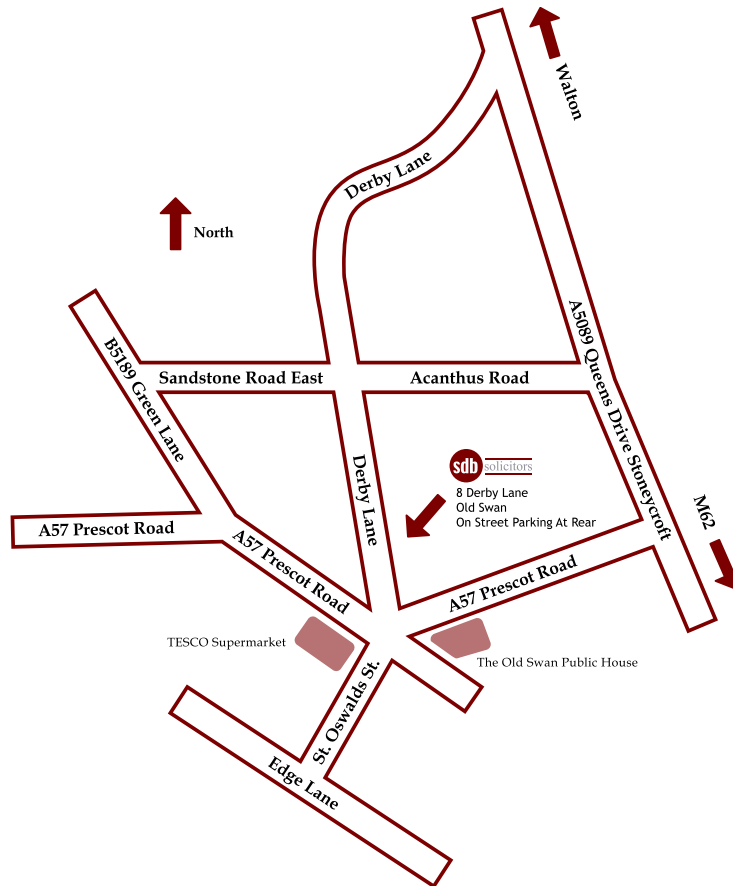

## Directions to the Old Swan office

solicitors

Quality, Value Service

### Directions

From north, east or south, from Queens Drive turn on to Derby Lane (approximately 600 yards south of Jolly Miller Hotel). Proceed down Derby Lane and the office is on the left just before the junction with Prescott Road.

From west (City Centre) proceed via Edge Lane and turn left on to St Oswald Street. St Oswald Street becomes Derby Lane. The office is on the right just after the junction with Prescott Road.