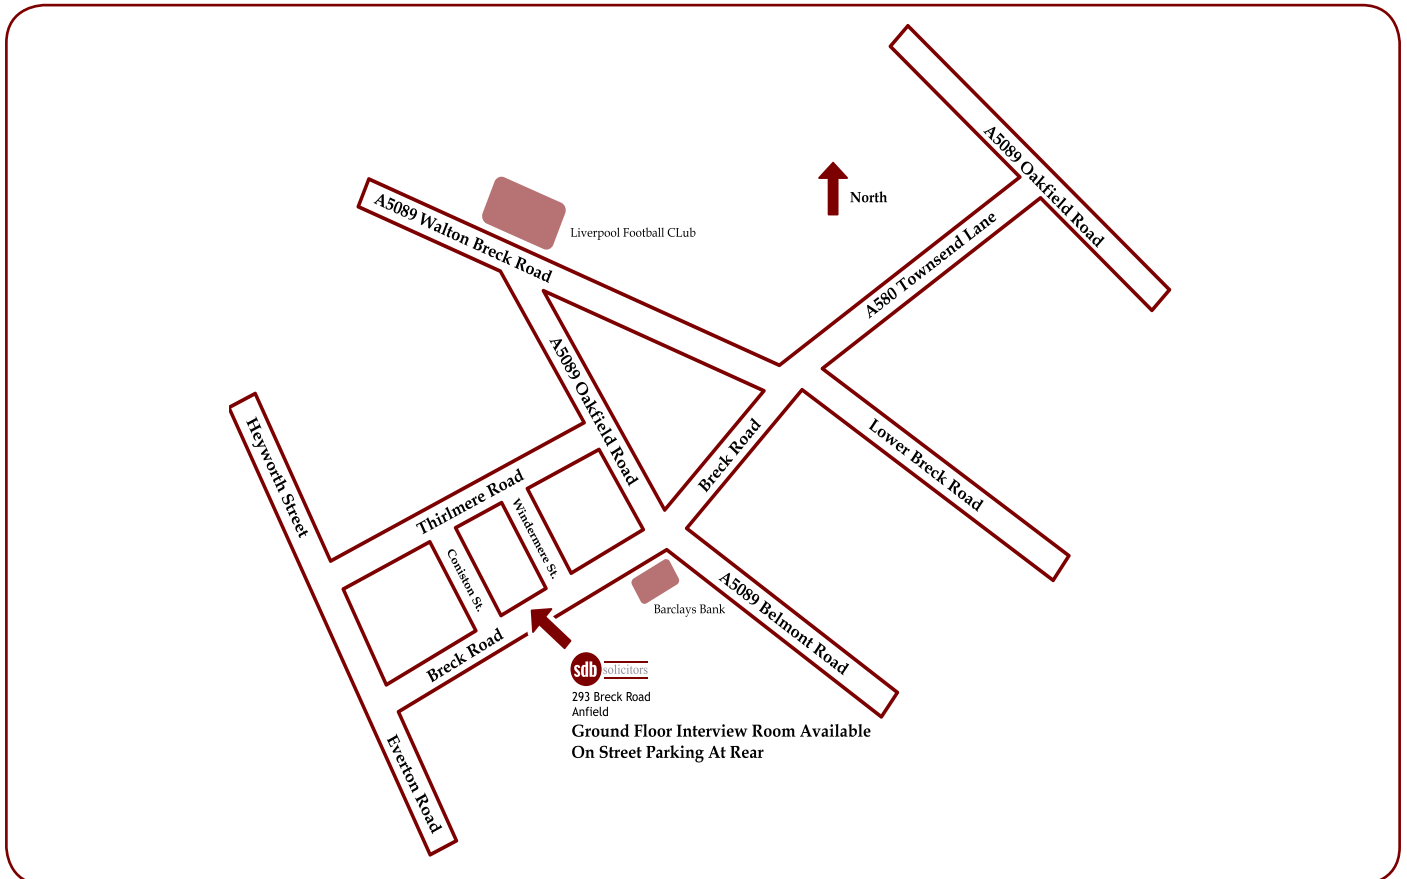

### Directions

From north, east and south head west on Townsend Lane from Queens Drive. Townsend Lane then becomes Breck Road. The office is on the right next to Windermere Street.

From west (City Centre) proceed via New Islington, Brunswick Road, take slight left on to Everton Road and turn right on to Breck Road. The office is on the left hand side next to Windermere Street.