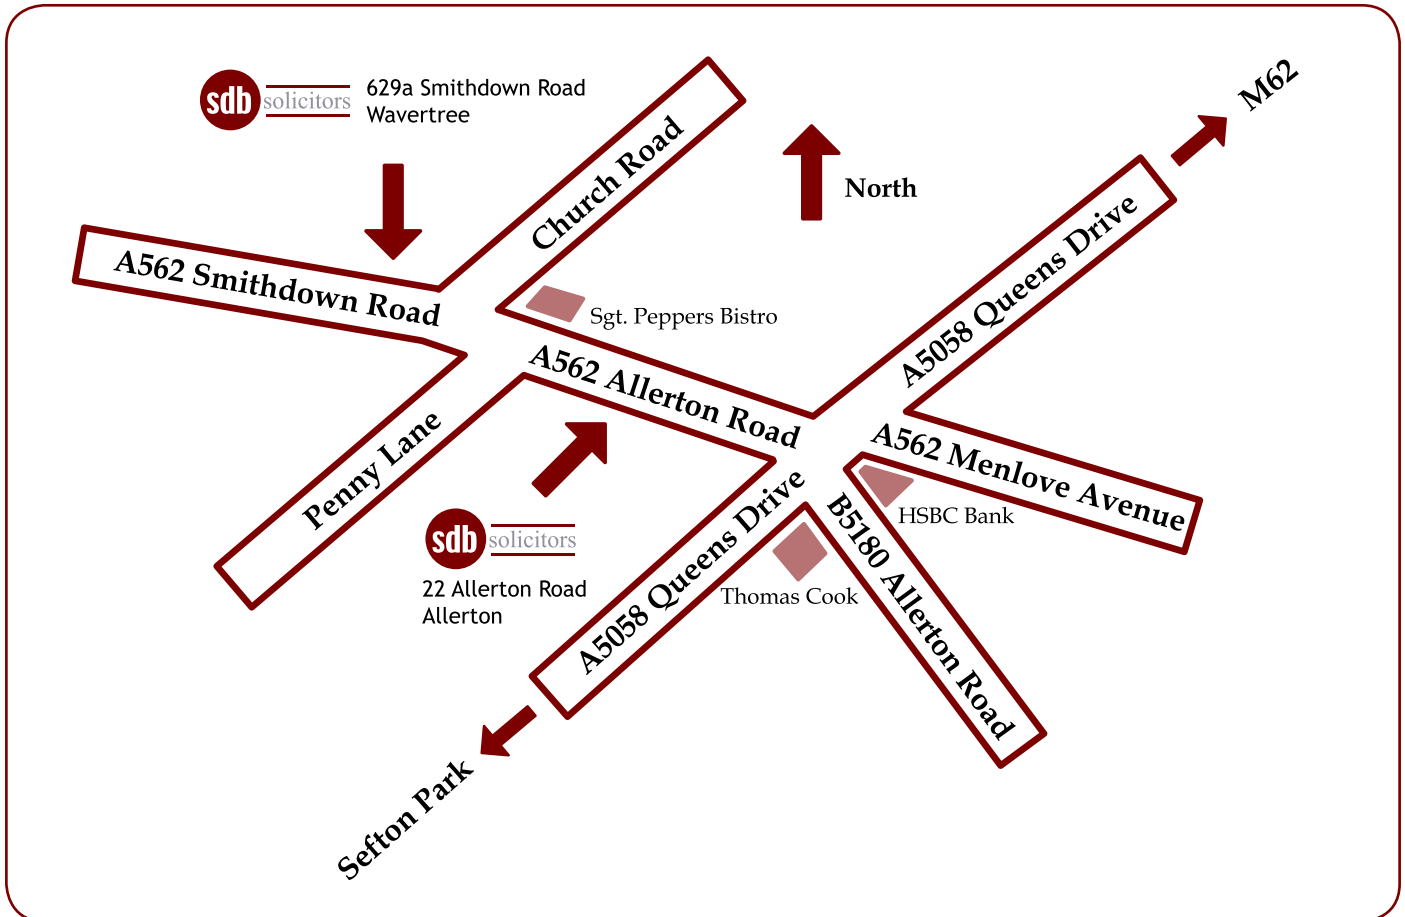

Directions to the Allerton & Wavertree offices

sdb solicitors

Quality, Value Service

Directions

From north, east or south joining Queens Drive and turn on to Allerton Road. Head west on Allerton Road for approximately 500 yards and the Allerton Office is on the left just before the junction with Penny Lane while the Wavertree office is on the right just after the junction with Penny Lane.

From west (City Centre) proceed via Edge Lane, turn right on to Durning Road, slight left on to Tunnel Road and then left on to Smithdown Road. The Wavertree office is on the left just before the junction with Penny Lane while the Allerton office is on the right just after the junction with Penny Lane.