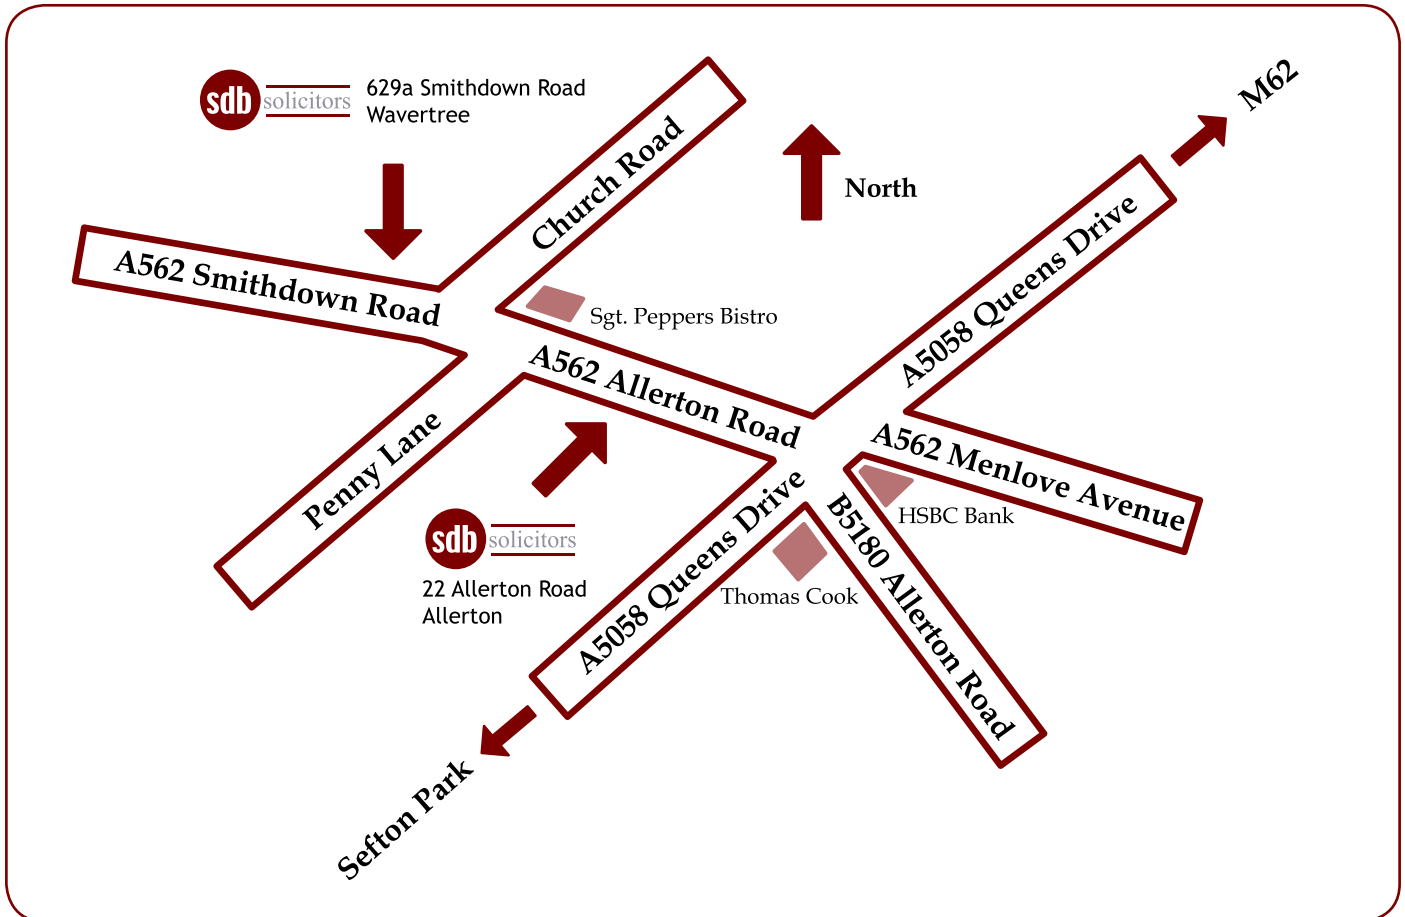

### Directions

From north, east or south joining Queens Drive and turn on to Allerton Road. Head west on Allerton Road for approximately 500 yards and the Allerton Office is on the left just before the junction with Penny Lane while the Wavertree office is on the right just after the junction with Penny Lane.

From west (City Centre) proceed via Edge Lane, turn right on to Durning Road, slight left on to Tunnel Road and then left on to Smithdown Road. The Wavertree office is on the left just before the junction with Penny Lane while the Allerton office is on the right just after the junction with Penny Lane.